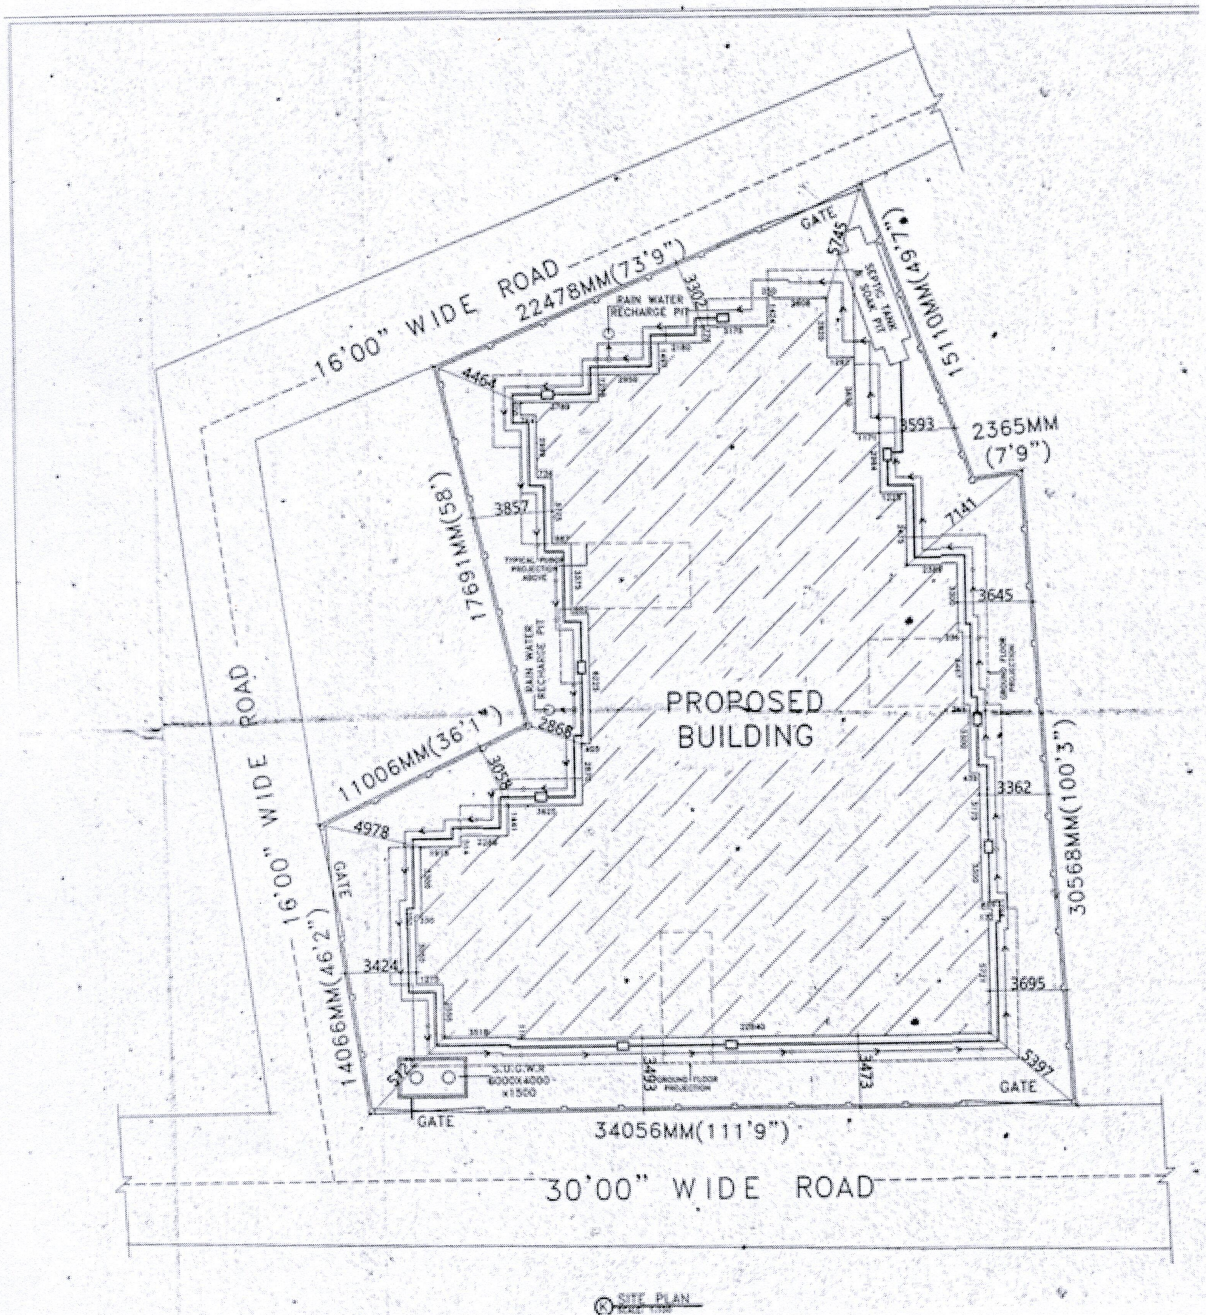

**Sketch plan showing in Mouza- Tetikhola, J.L. No. 111, R.S. Plot no. 7, 8/72, L.R. Plot no. 59,107, L.R. Khatian no. 2068, 2070, 1463, 1646, 2129 & 2130, land more or less 29.8 Decimal.**

**Project Name:- Kalpotoru Residency**

**Latitude : 23°31'35.2" N**  
**Longitude : 87°21'34.8" E**

ARADHYA SPACE DEVELOPERS  
*[Signature]*  
Partner